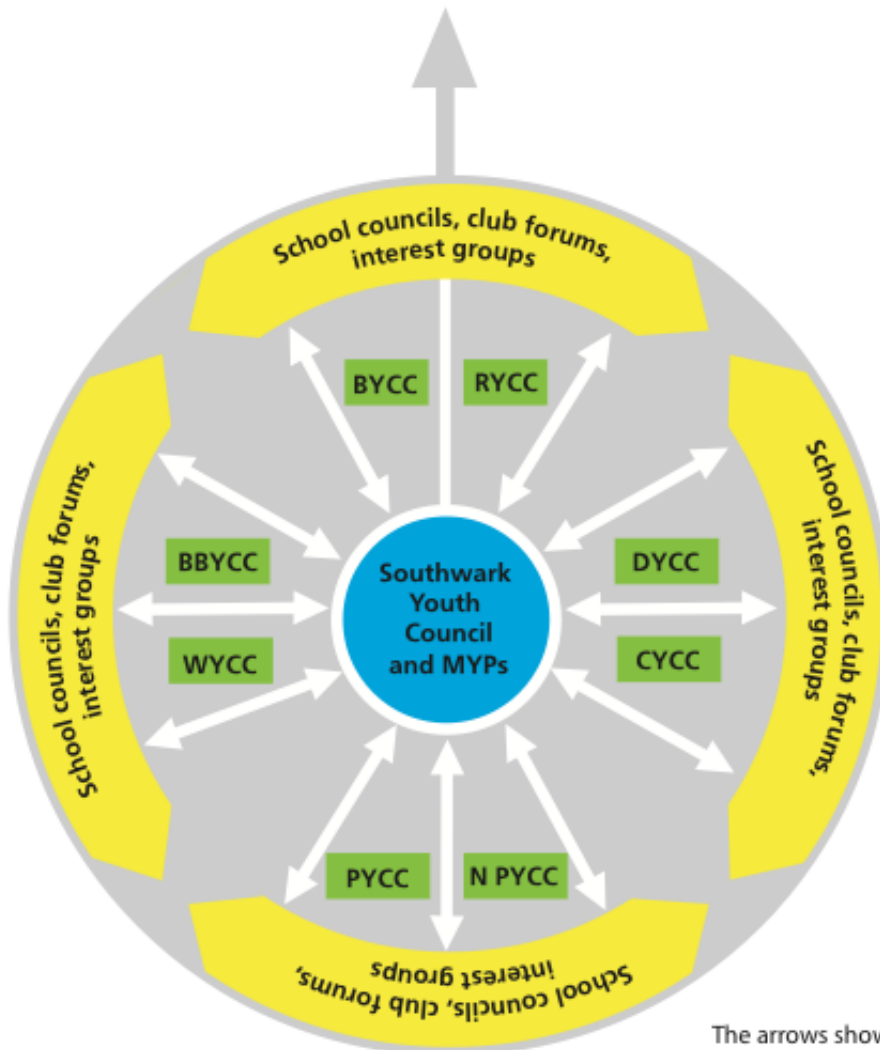

BIG YOUTH VOTE

The diagram below illustrates the Southwark Youth participation structure

Democracy commission scrutiny panel
Lead member and lead officer for children and young people – SYC meet with these once a term

The arrows show the lines of communication between different groups